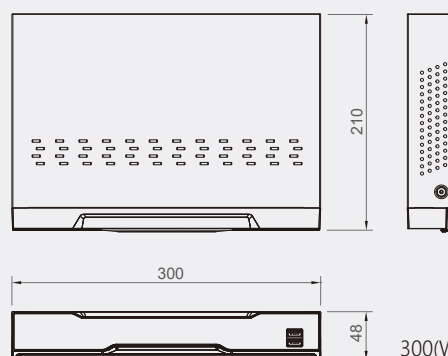

DIMENSIONS (mm)

300(W)×210(D)×48(H)

SPECIFICATIONS

		ANLT 04M	ANLT 08M	
VIDEO	Camera input	4 BNC	8 BNC	
	Individual HD/Analog selec.	Analog, AHD, TVI, CVI, IP		
	Available source	TVI/AHD/CVI 720p25,30/ 1080p25,30/ 3MP@18/ 4MLite@12~30/ 5MLite@20 Composite/ 960H/ Mixed		
	IP Camera	Number	1	2
		Resolution	upto 3M	
		Spec.	ONVIF 2.3, RTSP, H.264, H.265, Dual stream use gigabit ethernet hub	
Restriction	Cannot setup Private ZONE, Cannot support Timestamp			
Output	1 HDMI (Main Display, ~4M@30), 1 VGA (Main Display, ~1080p60), 1 Composite(Programmable SPOT)			
Audio input / output	4 RCA / 1 RCA		8 RCA / 1 RCA	
Sensor in / Alarm out	4 (NC, NO selectable) / 1 Relay		8 (NC, NO selectable) / 1 Relay	
Operating System	Embedded Linux OS			
DISPLAY	Speed	Real Time		
	Resolution(pixel)	1280x1024, 1280X720, 1920X1080		
	Split screen	1, 4	1, 4, 6, 8, 9	
Main Recording	CODEC	H.264, H.265		
	Resolution (pixel)	2,3MP or 720p@2,3MP input / 720p or 960x540@720p input / 960H or D1@Composite, 960H input		
	Picture quality	4 steps (Super, High, Medium, Low)		
	Speed	60fps@1080p	120fps@1080p	
Dual Recording	CODEC	H.264, H.265		
	Resolution (pixel)	512 x 320		
PLAYBACK	Display	1, 4	1, 4, 6, 8, 9	
	Search mode	Calendar, Event, POS, Thumbnail, Bookmark		
	Fast/Slow speed	Normal, REW & FF (recorded speed x2, x4, x8, x16,x32,x64,x1/2,x1/4), Frame to frame, Pause		
	Speed	30fps@1080p	120fps	
NETWORK <small>(Individual setting of resolution, frame rate & picture quality)</small>	Network Interface	Megabit Ethernet		
	Protocol	TCP/IP, HTTP, DHCP		
	Application/Mobile App.	Windows 7, 8, 10 (PC client system & IE), Mac / Android, iPhone for live & search		
	Web browser	Internet Explorer		
Backup interface / device	USB2.0 x 2 / External HDD, CD&DVD-RW, Network, Thumb Drive			
The number of HDD	1 SATA (No capacity limit ; 10TB or more)			
Power Consumption	24W			
Operating Temp. / Relative Humidity	0~40°C (32~104°F) / Max. 80% non-condensing			